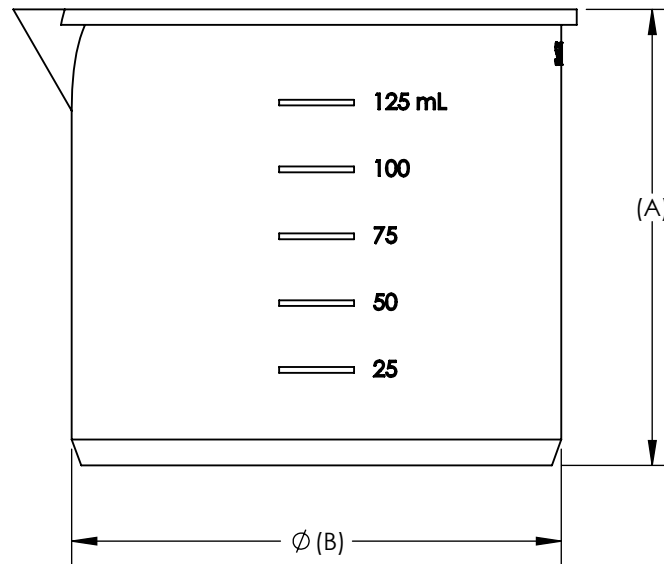

**STANDARD DIMENSIONS**

PART NUMBER	VOLUME	A INCHES (MM)	Ø B INCHES (MM)
770-720-01	50 mL	1.70" (43.2)	1.85" (47.0)
770-730-01	125 mL	2.38" (60.3)	2.55" (64.8)
770-740-01	250 mL	3.00" (76.2)	3.06" (77.7)
770-750-01	500 mL	3.50" (88.9)	3.69" (93.7)

**Savillex** 10321 West 70th St.  
Eden Prairie, MN  
55344-3446 USA  
(952)935-4100

TITLE: Purillex™ Beaker  
Web Drawing

REV.  
A